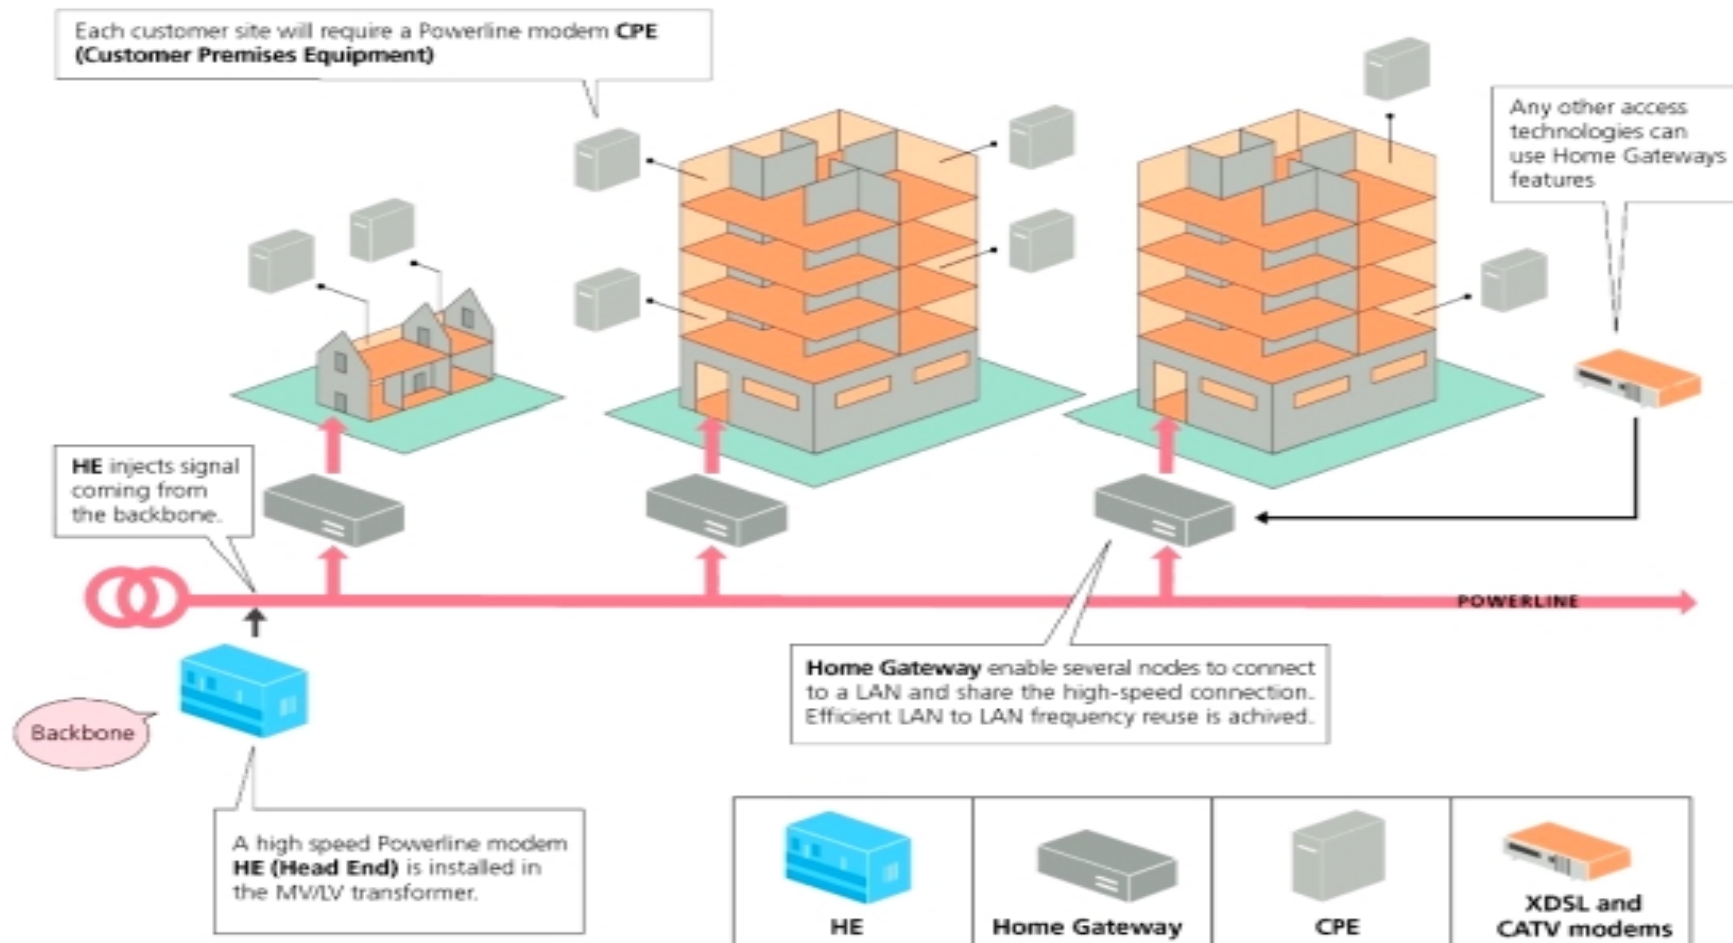

Typical PLC Network Topology